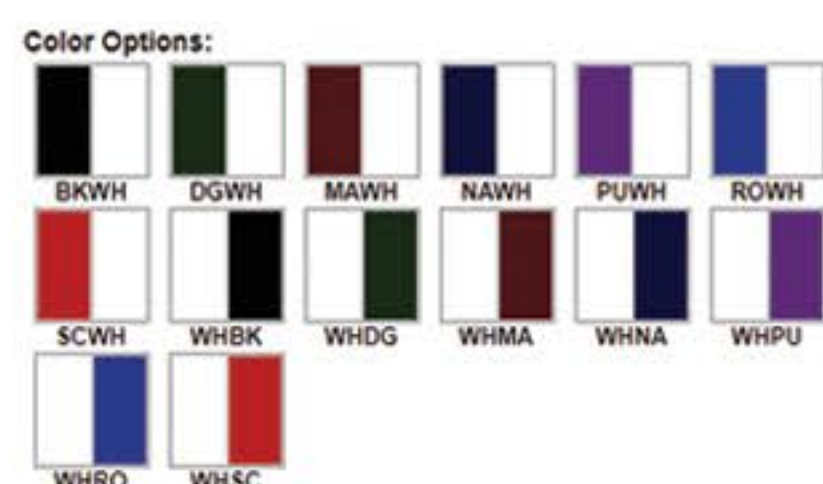

PERANI'S HOCKEY WORLD

Chiller Pond Hockey SPECIAL UNIFORM PRICING

*All orders must have a minimum of 12 jerseys

OPTION 1 - STANDARD

WARRIOR SONIC & REEBOK 25P00 EDGE GAMEWEAR JERSEY

w/1-color logo and number

\$15 PER JERSEY

OPTION 2

WARRIOR RAZER JERSEYS

w/1-color logo and number

\$15 PER JERSEY

OPTION 3

WARRIOR RINGER JERSEY

w/1-color logo and number

\$18 PER JERSEY

OPTION 4

UNDER ARMOUR JERSEY

w/1-color logo and number

\$18 PER JERSEY

OPTION 5

WARRIOR TURBO JERSEY

w/1-color logo and number